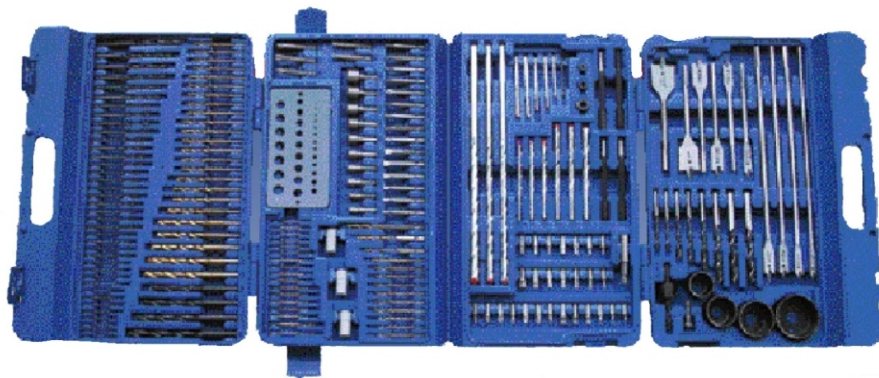

# 204 PC. ALL-PURPOSE POWER TOOL ACCESSORY SET

- Includes long lasting titanium coated high speed steel drill bits
- Complete assortment of power tool accessories for work on metal, masonry and wood.
- Includes big selection of most often used sizes of screwdriver bits and nut drivers.