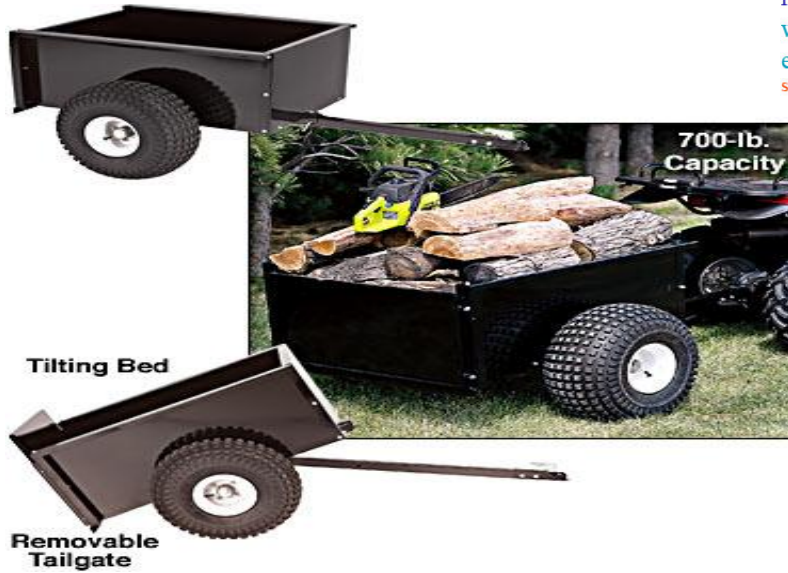

sign up to our forum, as well as email savings

**ATV Dump Cart**  
**\$427.00 CDN Suggested Retail**  
**PDI & Freight Extra**

Model	Heavy Duty ATV Trailer
G.V.W.	910 lbs
Curb Weight	210 lbs
Payload Capacity	700 Lbs (13 cubic ft)
Tire Rating	22" x 11" x 8" ATV Tires
Bed Dimensions	42"L x 30"W x 18"H
Tongue	Standard coupler 2" ball
Features	Lift out rear gate, Pull the linch pin and tilt the bed to quickly dump contents
Texture	14 gauge sheet metal Black Powder Coat