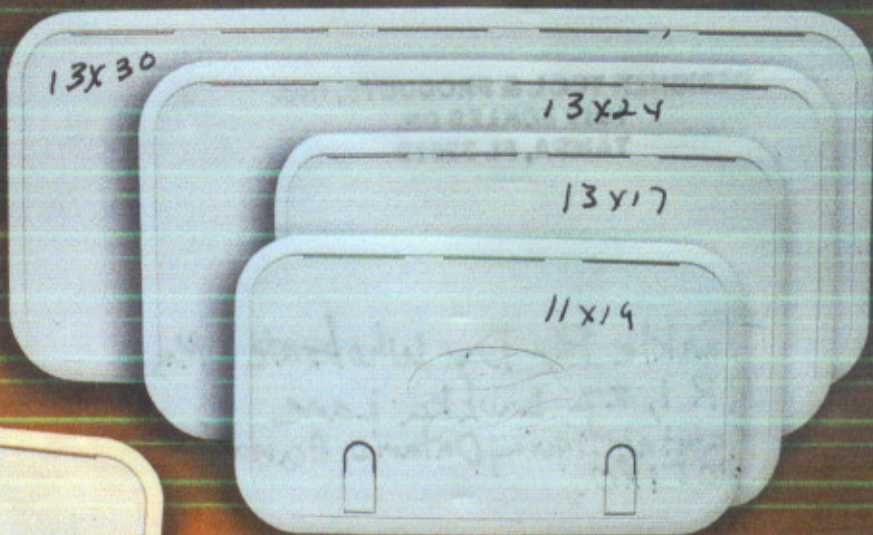

Access Hatches

Available
in 7"x14"

Available
in 11"x15"

Available in
in all sizes

Available in 4 Sizes:
11"x19" - 13"x17" - 13"x24" - 13"x30"

- Cam Style
Locks hold Lid Securely
- Positive Lid Seal for Water Tight Fit
- Hidden Fasteners in Frame
- Stainless Steel Hinges allow Full 180 Degree Opening
- Structurally Engineered "Walk On" Lids
- Six Sizes for All Uses - Vertical or Horizontal
- Four Tackle Centers - Tackle Trays Optional
- Colors: Black, Polar White, Sand Shell, Sea Foam, Lt. Gray
- Deck Seal Optional

Tackle Centers:

- 7"x14" w-2 tackle trays
- 11"x15" w-3 tackle trays
- 13"x17" w-3 Lg. tackle trays
- 13"x30" w-4 or 8 tackle trays

Enlarged view
of optional
deck seal

RR# 1, 22 Laukka Lane,
Kaministiquia, Ontario
Canada, P0T1X0
Phone/Fax: 807-933-4946
e-mail: info@tackle-by-dy.com
web: www.tackle-by-dy.com
(GST# 86836-1007-RT0001)