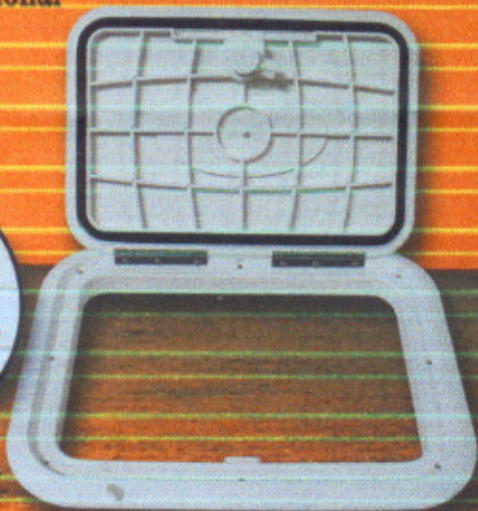

Access Hatches

Available
in 7"x14"

Available
in 11"x15"

Available in
in all sizes

Available in 4 Sizes:
11"x19" - 13"x17" - 13"x24" - 13"x30"

- Cam Style
Locks hold Lid Securely
- Positive Lid Seal for Water Tight Fit
- Hidden Fasteners in Frame
- Stainless Steel Hinges allow Full 180 Degree Opening
- Structurally Engineered "Walk On" Lids
- Six Sizes for All Uses - Vertical or Horizontal
- Four Tackle Centers - Tackle Trays Optional
- Colors: Black, Polar White, Sand Shell, Sea Foam, Lt. Gray
- Deck Seal Optional

Tackle Centers:

- 7"x14" w-2 tackle trays
- 11"x15" w-3 tackle trays
- 13"x17" w-3 Lg. tackle trays
- 13"x30" w-4 or 8 tackle trays

Enlarged view
of optional
deck seal

RR# 1, 22 Laukka Lane,
Kaministiquia, Ontario
Canada, P0T1X0
Phone/Fax: 807-933-4946
e-mail: info@tackle-by-dy.com
web: www.tackle-by-dy.com
(GST# 86836-1007-RT0001)