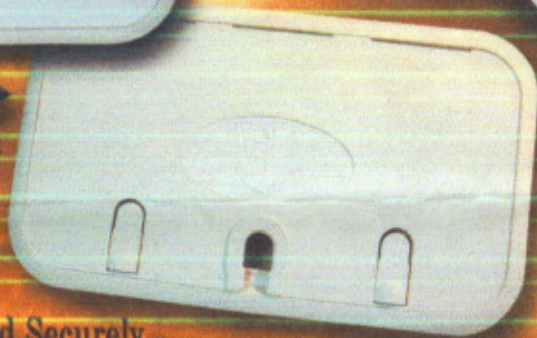

Access Hatches

Available
in 7"x14"

Available
in 11"x15"

Available in
in all sizes

Available in 4 Sizes:
11"x19" - 13"x17" - 13"x24" - 13"x30"

- Cam Style
Locks hold Lid Securely
- Positive Lid Seal for Water Tight Fit
- Hidden Fasteners in Frame
- Stainless Steel Hinges allow Full 180 Degree Opening
- Structurally Engineered "Walk On" Lids
- Six Sizes for All Uses - Vertical or Horizontal
- Four Tackle Centers - Tackle Trays Optional
- Colors: Black, Polar White, Sand Shell, Sea Foam, Lt. Gray
- Deck Seal Optional