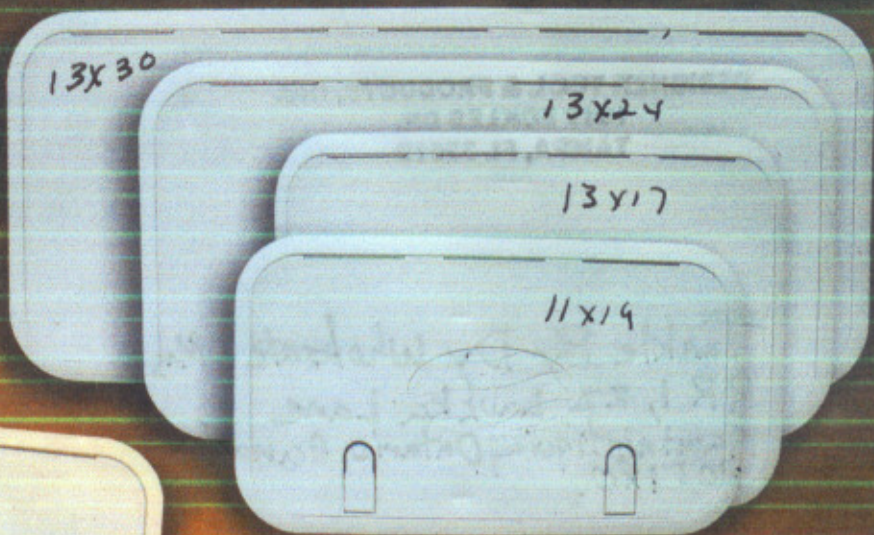

Access Hatches

Available
in 7"x14"

Available
in 11"x15"

Available in
in all sizes

Available in 4 Sizes:
11"x19" - 13"x17" - 13"x24" - 13"x30"

- Cam Style
Locks hold Lid Securely
- Positive Lid Seal for Water Tight Fit
- Hidden Fasteners in Frame
- Stainless Steel Hinges allow Full 180 Degree Opening
- Structurally Engineered "Walk On" Lids
- Six Sizes for All Uses - Vertical or Horizontal
- Four Tackle Centers - Tackle Trays Optional
- Colors: Black, Polar White, Sand Shell, Sea Foam, Lt. Gray
- Deck Seal Optional

Tackle Centers:

- 7"x14" w-2 tackle trays
- 11"x15" w-3 tackle trays
- 13"x17" w-3 Lg. tackle trays
- 13"x30" w-4 or 8 tackle trays

Enlarged view
of optional
deck seal

RR# 1, 22 Laukka Lane,
Kaministiquia, Ontario
Canada, P0T1X0
Phone/Fax: 807-933-4946
e-mail: info@tackle-by-dy.com
web: www.tackle-by-dy.com
(GST# 86836-1007-RT0001)